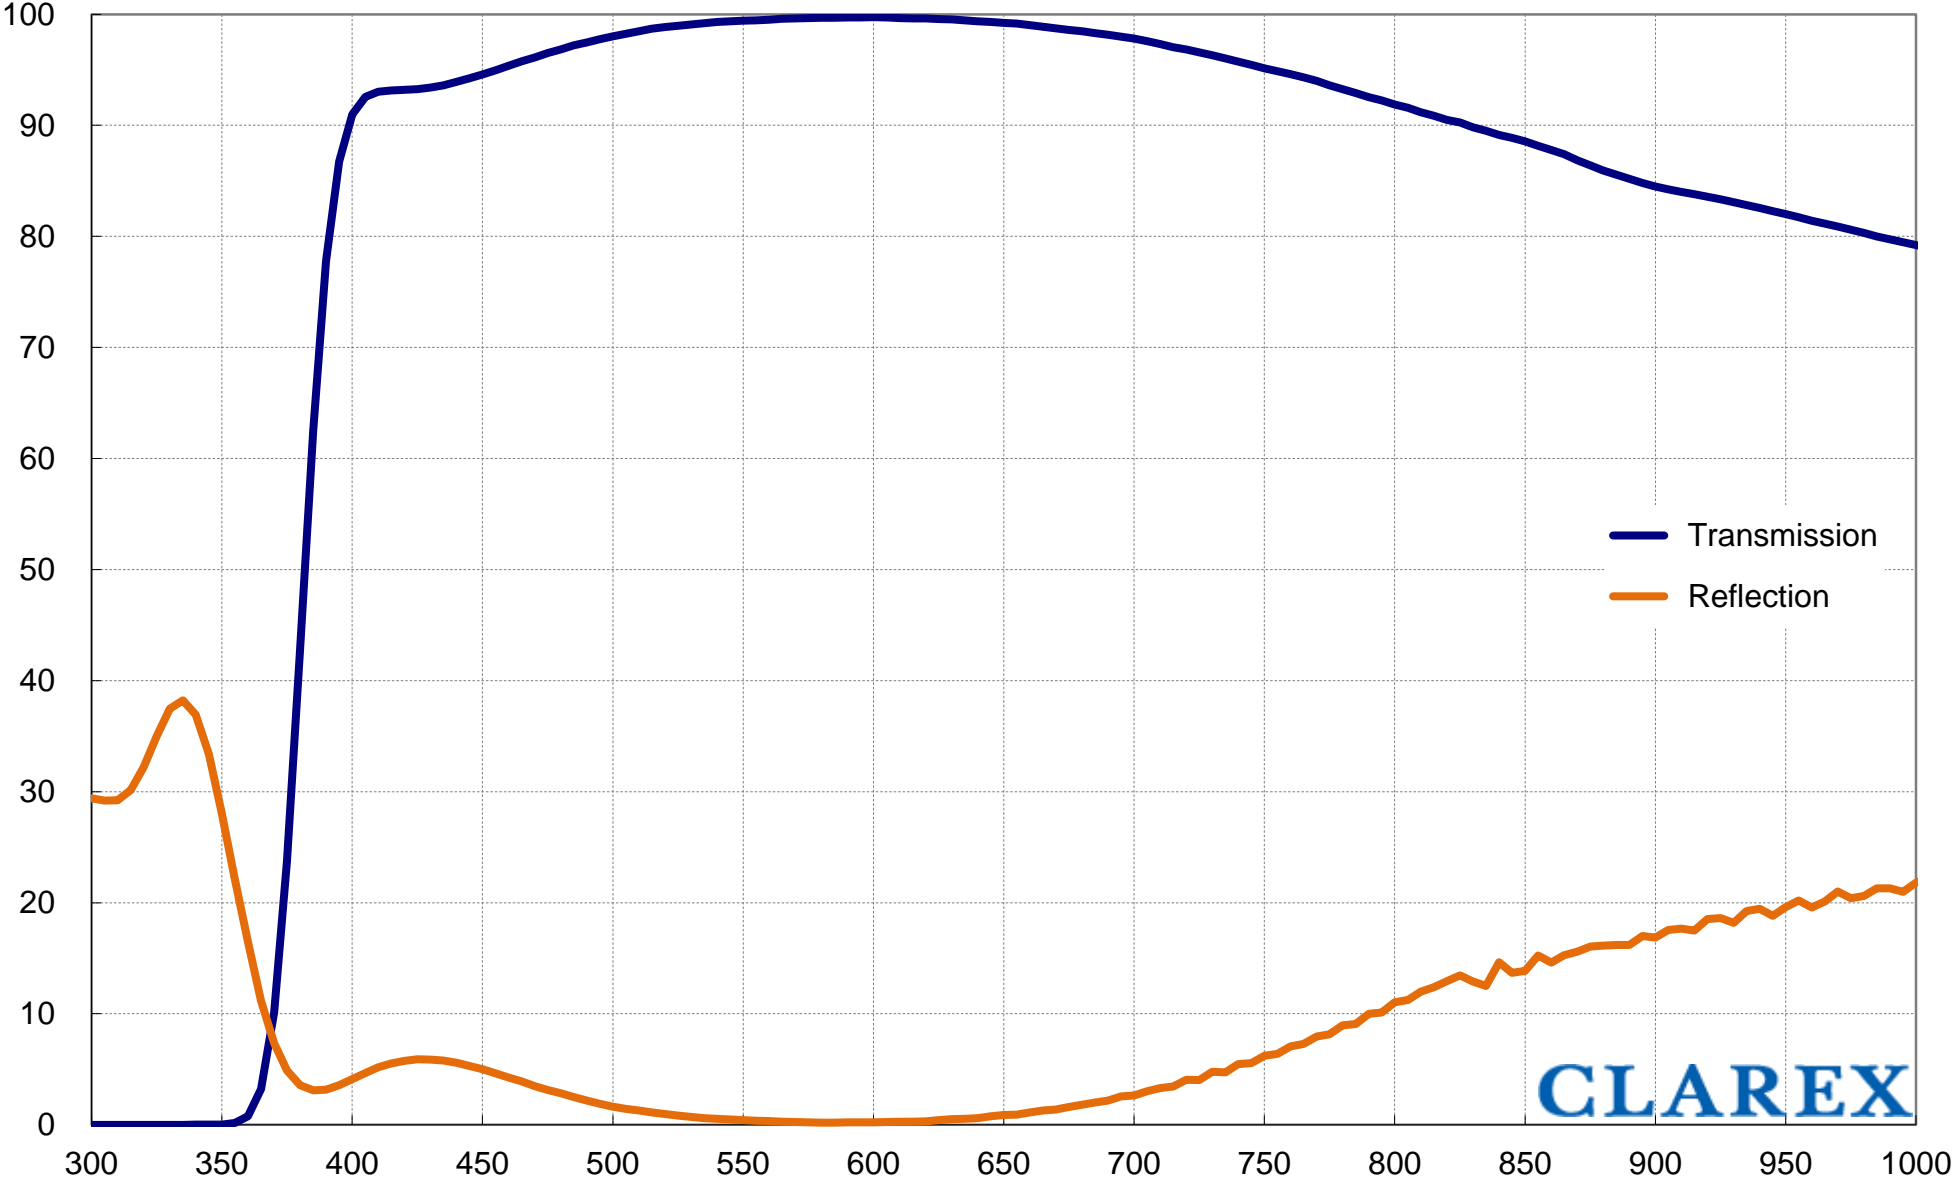

AR (Anti-Reflection) Coat Filter MHA2100 001

Transmission, Reflection (%)

— Transmission
— Reflection

CLAREX

※ These are our experimental measured values in 1.0mm thick.
※ Value provided cannot be guaranteed in your application due to circumstances beyond our control.